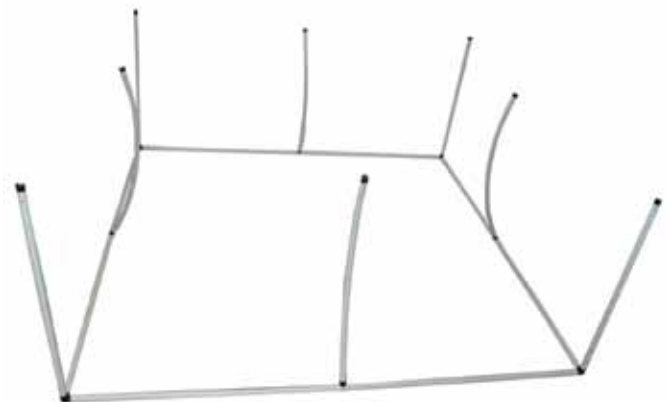

Step 4

Repeat step 3 to attach the reaming Vertical Ribs (3).